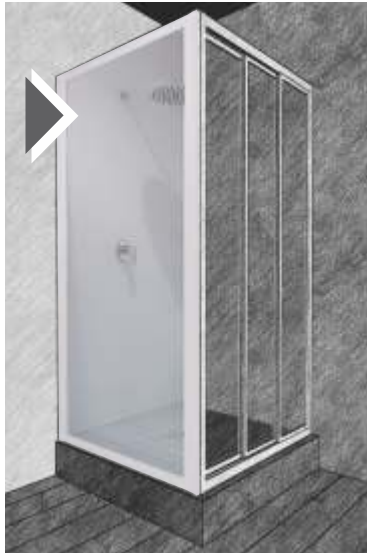

INSTALLER

primador.co.za

To select your enclosure, decide whether you need to close one, two or three sides of your shower.

If the shower is to be set into a recess, simply match the door design to the size of your shower.

For wider openings, up to 1500mm, simply add an inline panel.

If you plan to build your enclosure into a corner or against a wall, create a cubicle by adding one or two panels to your choice of door.

All shower doors available with either clear or stippolite toughened glass.

3464.kamino

SHOWERS & ENCLOSURES

Side Return Panel

1800mm HIGH

CODE	WIDTH (MM)
SP750	750 - 795
SP800	800 - 845
SP850	850 - 895
SP900	900 - 945
SP950	950 - 995
SP1000	1000 - 1045

2000 mm HIGH

SP750-20	750 - 795
SP800-20	800 - 845
SP850-20	850 - 895
SP900-20	900 - 945
SP950-20	950 - 995
SP1000-20	1000 - 1045

POWDER COATED: WHITE & SILVER GREY

- Compensates with 45mm.
- Fully compatible with all Primador Shower Doors.
- Fitted on a 90degree angle.

Side Return Panel & Inline Panel Kits

DESCRIPTION	CODE	WIDTH (MM)
SIDE RETURN PANEL KIT	SP1200K	1200
INLINE PANEL KIT	INSP1200K	1200