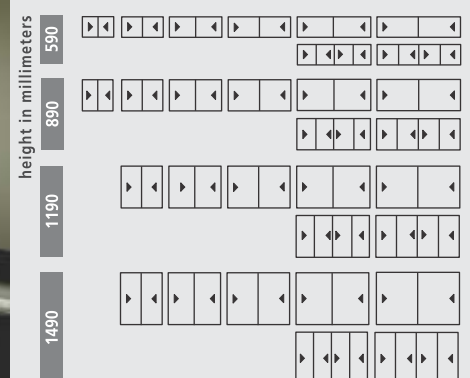

available in natural & powder coated: bronze

white
charcoal
other colours (on request)

width in millimeters

890 1190 1490 1790 2090 2390