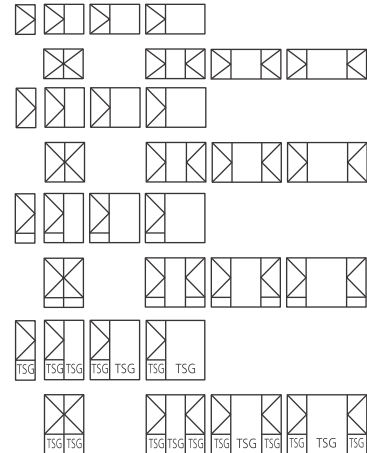

width in millimeters

590 890 1190 1490 1790 2090 2390

TSG = Toughened Safety Glass

width in millimeters

590 1190 1490 1790 2090 2390

TSG = Toughened Safety Glass

Features (TOP HUNG & SIDE HUNG)

- Glazed with 4mm float clear or obscure glass, unless the size requires safety glass in accordance with regulations, then 4mm toughened safety glass or 6.38 laminated glass is used.
- Installed with fixing lugs supplied by Primador.
- Black handles supplied.

available in natural
powder coated: bronze | white | charcoal
other colours (on request)

O X TWO PANE

width	height
1490	2090
1790	
1990	
2090	
2390	
2690	
2990	

O X X THREE PANE

width	height
2690	2090
2990	
3590	
4190	
4490	