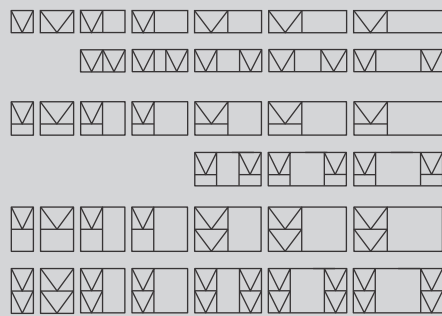

WINDOWS & DOORS

3464.kamino

30.5mm CASEMENT WINDOW Projected Out - TOP HUNG

width in millimeters

590 890 1190 1490 1790 2090 2390

available in natural

powder coated: bronze
white
charcoal
other colours (on request)

available in natural
powder coated: bronze | white | charcoal
other colours (on request)

O X TWO PANE

width	height
1490	2090
1790	
1990	
2090	
2390	
2690	
2990	

O X X THREE PANE

width	height
2690	2090
2990	
3590	
4190	
4490	