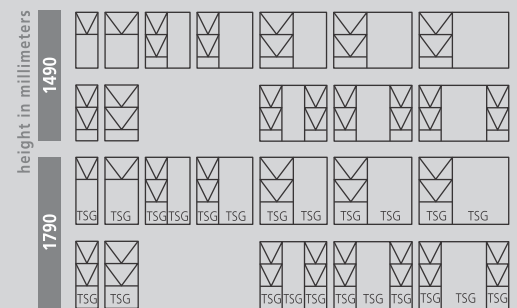

WINDOWS & DOORS

3464.kamino

30.5mm CASEMENT WINDOW Projected Out - TOP HUNG

width in millimeters

590 890 1190 1490 1790 2090 2390

available in natural

powder coated: bronze
white
charcoal
other colours (on request)

width in millimeters

590 890 1190 1490 1790 2090 2390

TSG = Toughened Safety Glass

width in millimeters

590 1190 1490 1790 2090 2390

TSG = Toughened Safety Glass

Features (TOP HUNG & SIDE HUNG)

- Glazed with 4mm float clear or obscure glass, unless the size requires safety glass in accordance with regulations, then 4mm toughened safety glass or 6.38 laminated glass is used.
- Installed with fixing lugs supplied by Primador.
- Black handles supplied.

available in natural
powder coated: bronze | white | charcoal
other colours (on request)

O X TWO PANE

width	height
1490	2090
1790	
1990	
2090	
2390	
2690	
2990	

O X X THREE PANE

width	height
2690	2090
2990	
3590	
4190	
4490	